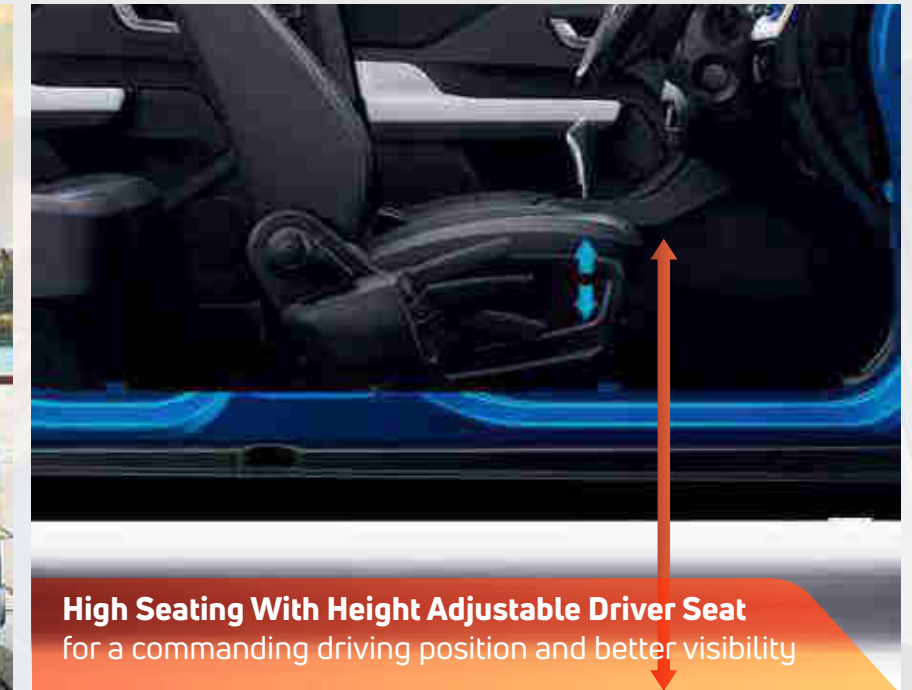

Body-coloured Air Vents | D-cut Steering Wheel | Dual Tone Dashboard Layout

VIBES WITH YOUR NEED FOR COMFORT

Sit back and relax. Cruise with your gang. Make room for more fun.

Automatic Climate Control
adjusts the temperature automatically

VIBES WITH YOUR GANG

So comfortable that it vibes with all the 5 passengers inside. You, the navigator next to you and the three resident DJs at the back.

Spacious Boot
for that extra luggage

High Seating With Height Adjustable Driver Seat
for a commanding driving position and better visibility