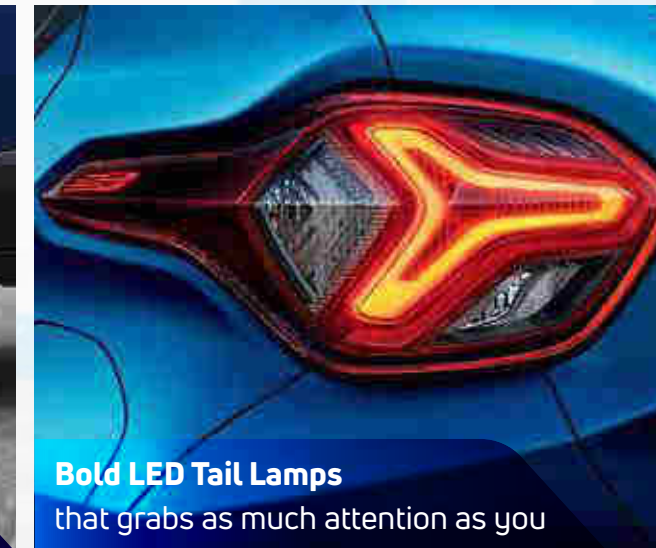

TATA MOTORS
Connecting Aspirations

TATA
PUNCH

INDIA'S SAFEST CAR*

VIBES WITH YOU

GLOBAL NCAP

★★★★★ 5-STAR SAFETY RATING
*HIGHEST SAFETY RATING FOR AOP

VIBES WITH YOUR STYLE

The world will take notice of two showstoppers. You and the Punch.

90-Degree Opening Doors
for a hassle-free entry and exit

Projector Headlamps & LED DRLs
that shine as bright as you

R16 Diamond Cut Alloy Wheels
that adds to the Punch's SUV stance

Bold LED Tail Lamps
that grabs as much attention as you