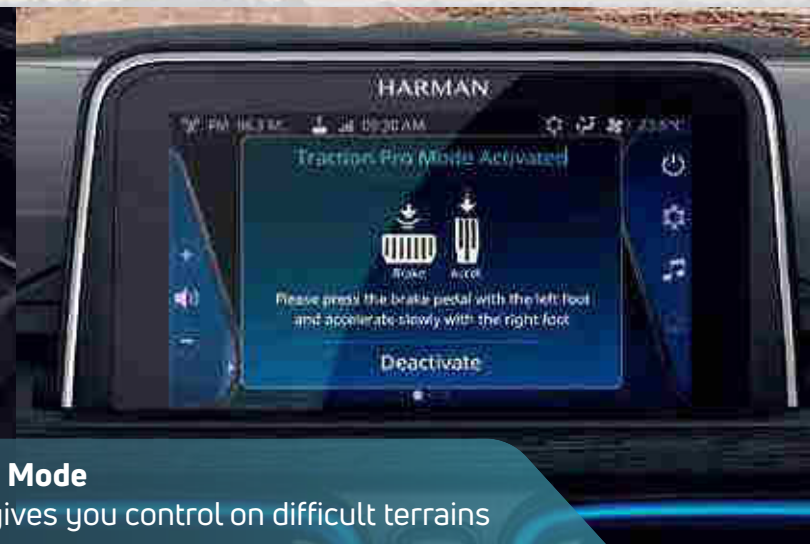

Cruise Control
for a relaxed highway drive

More Of Performance

ISS - Idle Stop Start | Eco & City Drive Modes