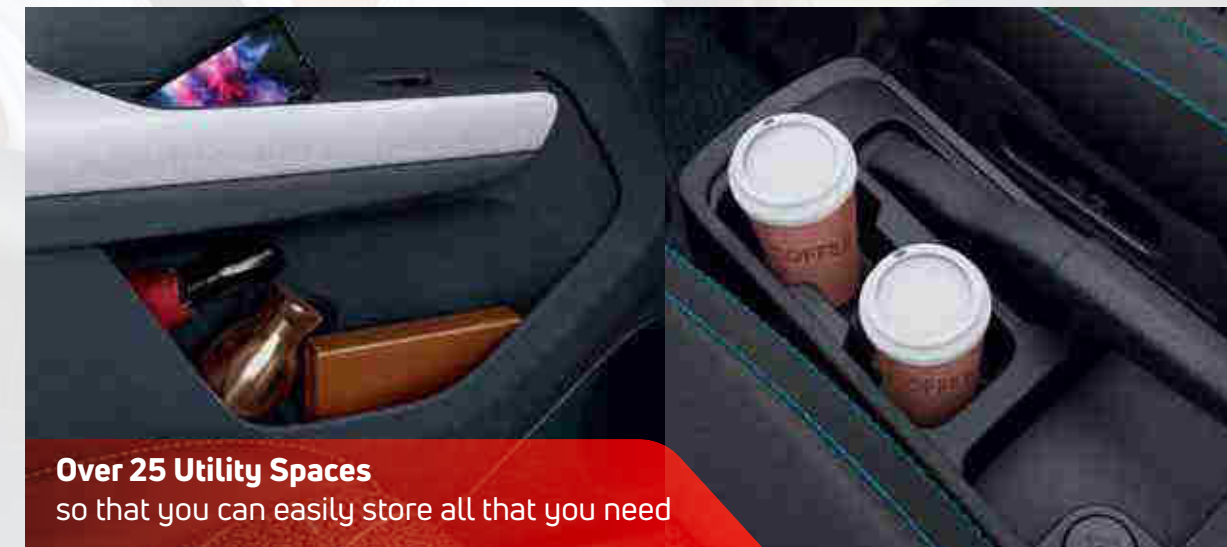

VIBES WITH YOUR GANG

So comfortable that it vibes with all the 5 passengers inside. You, the navigator next to you and the three resident DJs at the back.

Spacious Boot
for that extra luggage

High Seating With Height Adjustable Driver Seat
for a commanding driving position and better visibility